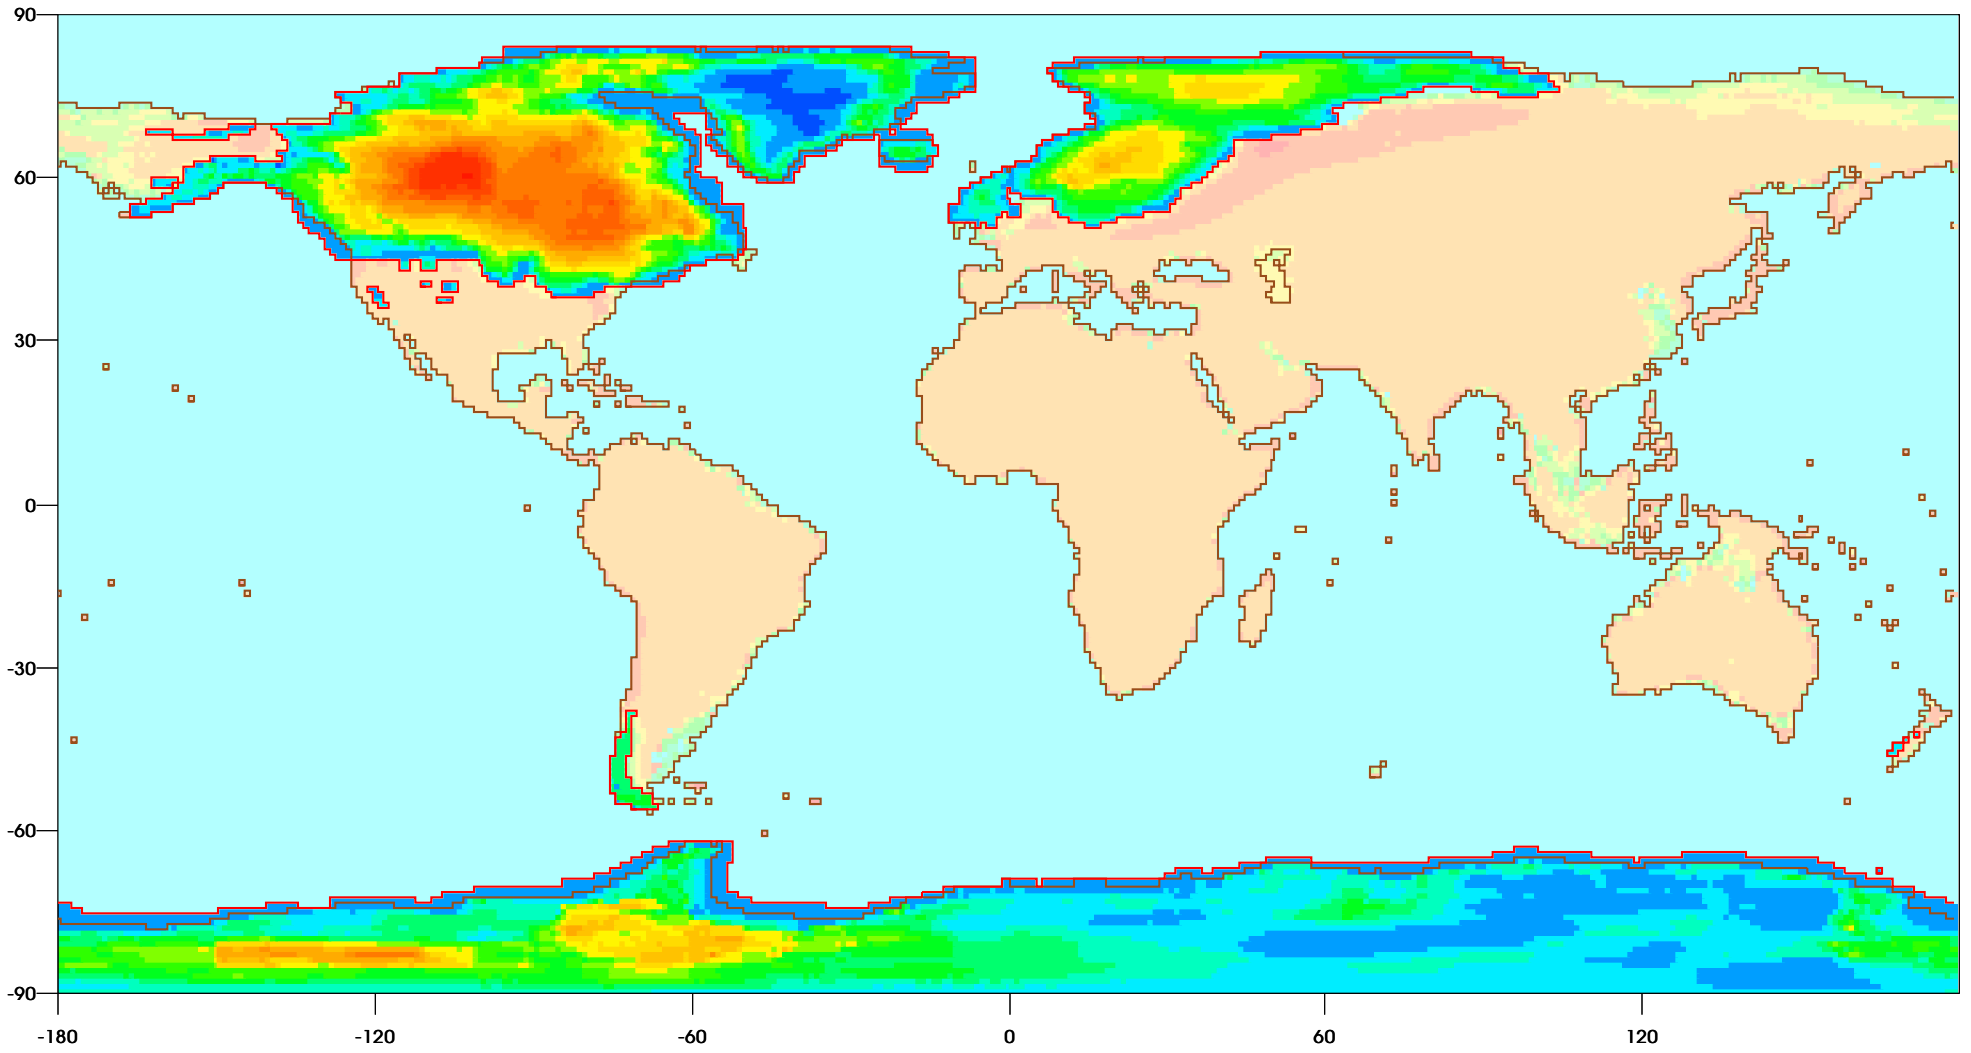

# PMIP3 LGM Ice Sheet

Masks & Altitude DIFFERENCE (m) 21ka - 0ka

Ice mask ————

Land/sea mask ————